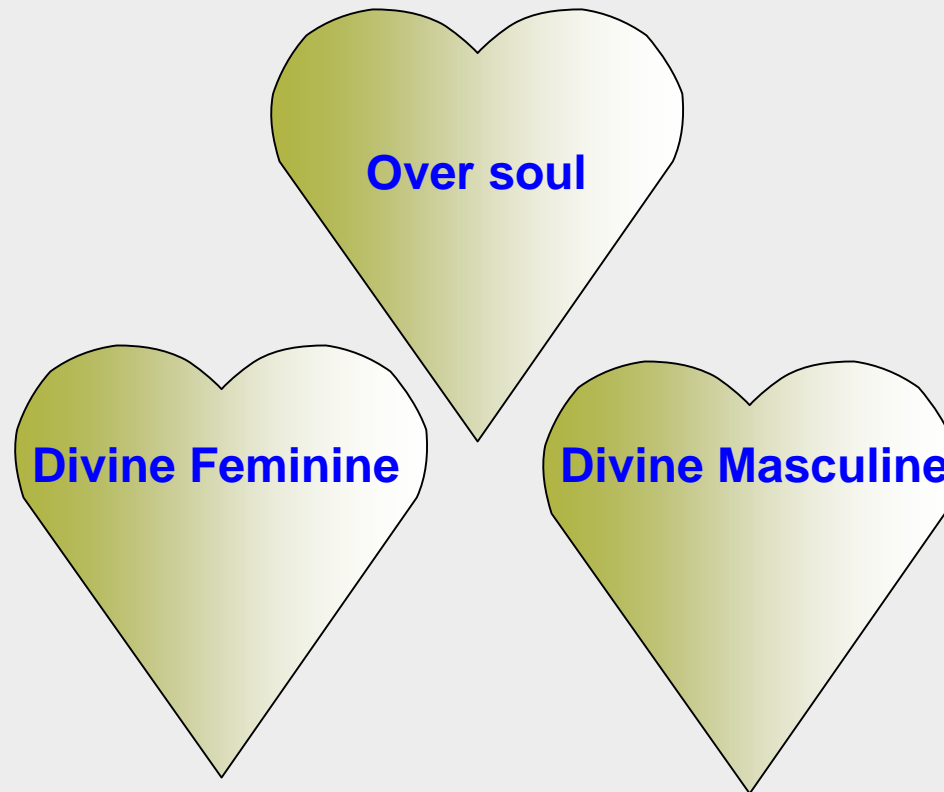

Re-Connecting to Source

Our interpretation of the
divine and what it means
for Humanity

Ritual for Merging with the Twin Flame heart of Your Divine other self, Mother Earth, The Masters and Mother Father GOD

Having split into two halves in order to experience duality
behind the veils the soul is now ready to incarnate.

During the last half century or more, for the most part both
halves have incarnated within this life cycle.

PS: Careful now! You get what you ask for.

**The
Driving force
of creation is
The Divine
Masculine**

**The manifesting
flow of Love is
the Divine
Feminine**

TWIN FLAMES Symbol

as received from
Master Germain

♥ Ignorance

The Circle LIFE

All of creation follows a pattern of an eternal circle.

Anything you put out to the universe as a thought or verbal communication enters the circle of life and is brought to you manifested.