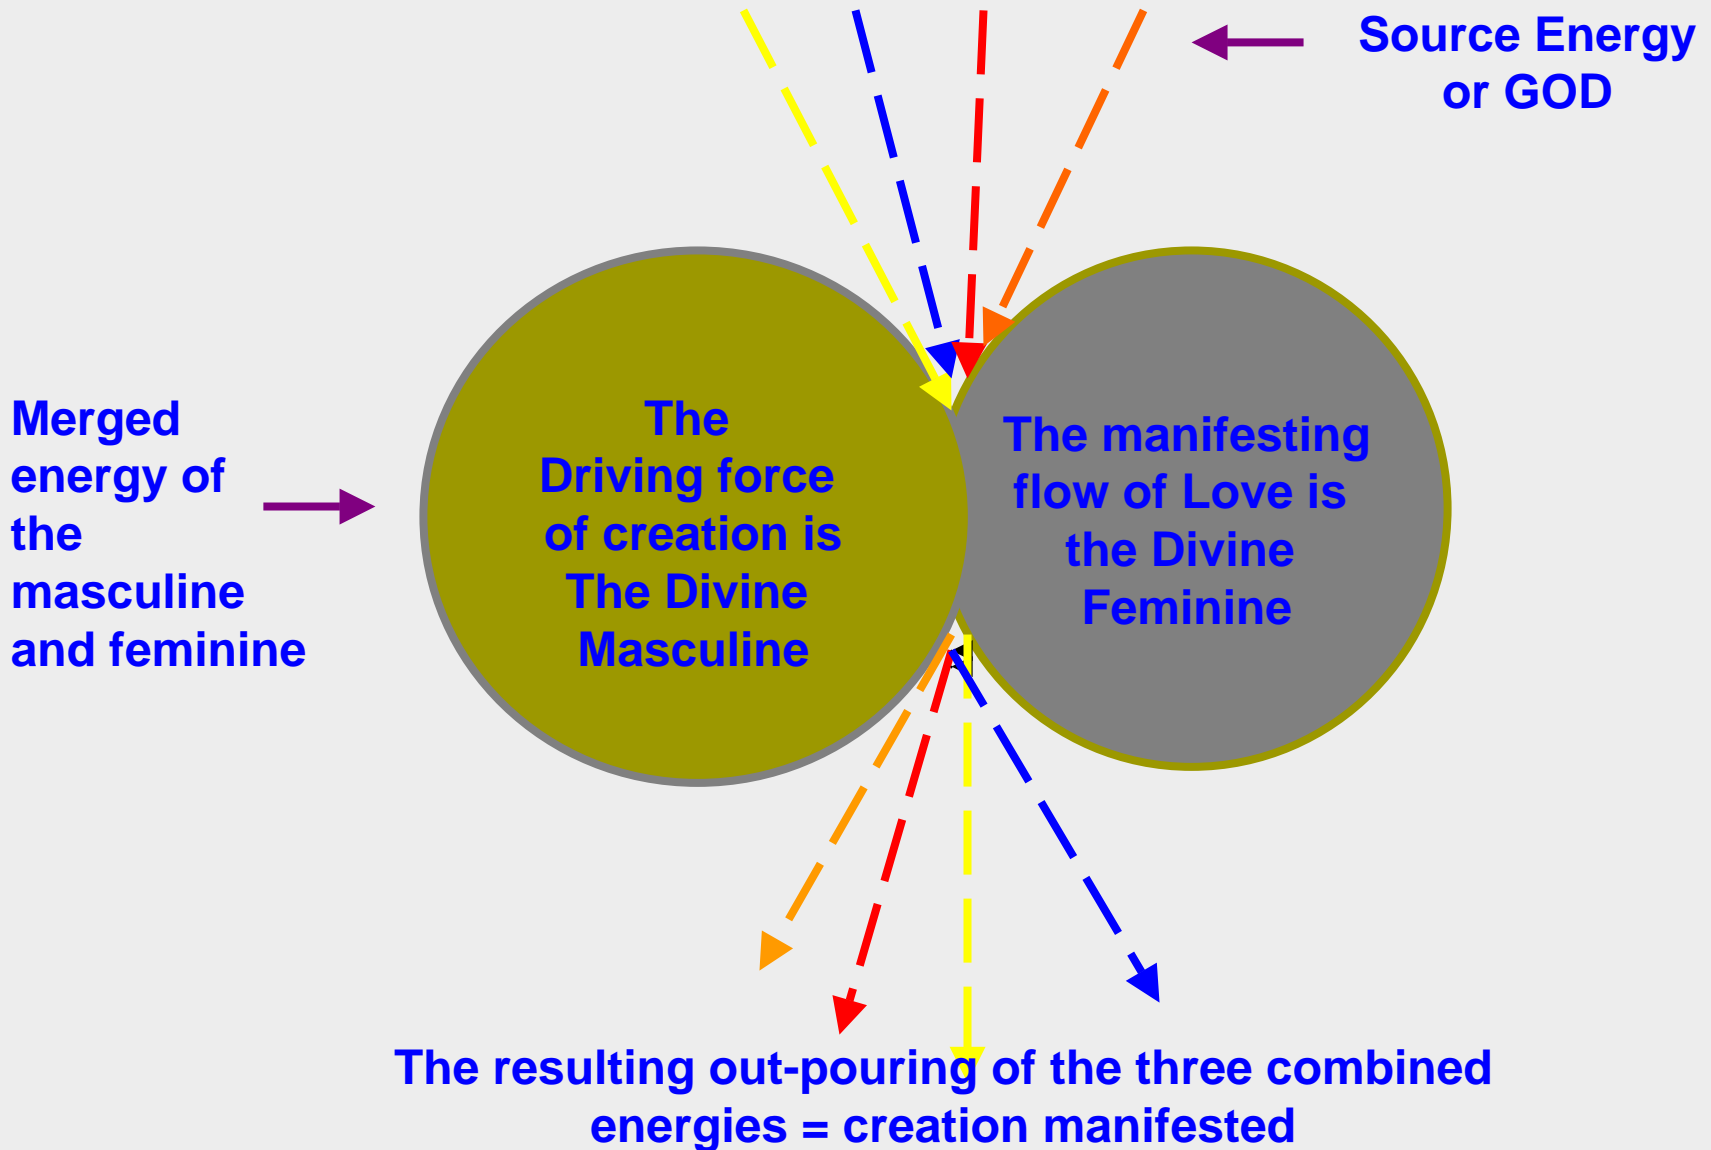

Infinity Symbol